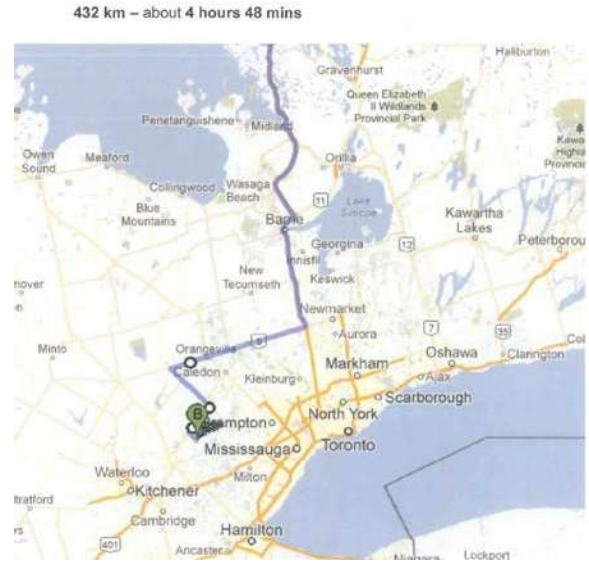

### *Directions*

**FROM WEST** (London) - 401 (Eastbound), take exit 312 Guelph Line North, turn left onto Reid side road, turn left onto Guelph Line / Regional Road 1, continue on County Road 44, turn right onto (Alma Street) Hwy #7 East which turns into Main street in Rockwood. The 4-H Ontario office is located on left corner at the main street lights where Hwy #7 continues towards Acton.

**FROM EAST (Toronto)** - 401 (Westbound) take exit 320 for Regional Road 25 N toward Halton Hills / Acton, merge onto Regional Road 25 N, slight left onto Main Street N / Regional Road 25 N, continue onto Guelph Street W onto Hwy #7. Continue onto Main Street N / County Road 27. The 4-H Ontario office located on right corner at the main street lights where Hwy #7 continues towards Guelph.

**FROM NORTH (Sudbury) –** Hwy 69 South continue on 400 South take exit 55 highway 9 toward Newmarket/Orangeville, turn right onto highway 9, then turn right onto highway 10 North to Orangeville, take first left onto Broadway and continue straight onto Dufferin County Road 109, then turn left onto County Road 25 South, continue onto Wellington Road 24 continue onto Trafalgar Road North, then turn right onto County Road 124, turn left only County Road 27, (signs for Wellington Road / County Road 27/ Rockwood/Hwy 7) the 4-H Ontario office is located on the right hand side corner of the intersection.

**FROM SOUTH (Windsor) - 401 (East)** take exit 312 Guelph Line North, turn left onto Reid side road, turn left onto Guelph Line / Regional Road 1, continue on County Road 44, turn right onto (Alma Street) Hwy #7 East which turns into Main street in Rockwood. The 4-H Ontario office is located on left corner at the main street lights where Hwy #7 continues towards Acton.