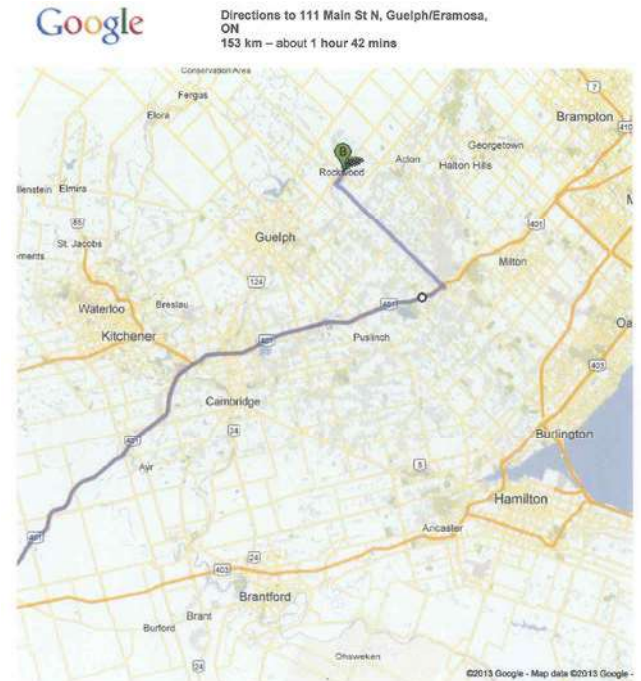

## SECTION 1.4 4-H ONTARIO OFFICE LOCATION / MAPS

**111 Main Street,  
Rockwood, ON N0B 2K0**

### *Directions*

**FROM WEST** (London) - 401 (Eastbound), take exit 312 Guelph Line North, turn left onto Reid side road, turn left onto Guelph Line / Regional Road 1, continue on County Road 44, turn right onto (Alma Street) Hwy #7 East which turns into Main street in Rockwood. The 4-H Ontario office is located on left corner at the main street lights where Hwy #7 continues towards Acton.

**FROM NORTH (Sudbury) –** Hwy 69 South continue on 400 South take exit 55 highway 9 toward Newmarket/Orangeville, turn right onto highway 9, then turn right onto highway 10 North to Orangeville, take first left onto Broadway and continue straight onto Dufferin County Road 109, then turn left onto County Road 25 South, continue onto Wellington Road 24 continue onto Trafalgar Road North, then turn right onto County Road 124, turn left only County Road 27, (signs for Wellington Road / County Road 27/ Rockwood/Hwy 7) the 4-H Ontario office is located on the right hand side corner of the intersection.

**FROM SOUTH (Windsor) - 401 (East)** take exit 312 Guelph Line North, turn left onto Reid side road, turn left onto Guelph Line / Regional Road 1, continue on County Road 44, turn right onto (Alma Street) Hwy #7 East which turns into Main street in Rockwood. The 4-H Ontario office is located on left corner at the main street lights where Hwy #7 continues towards Acton.