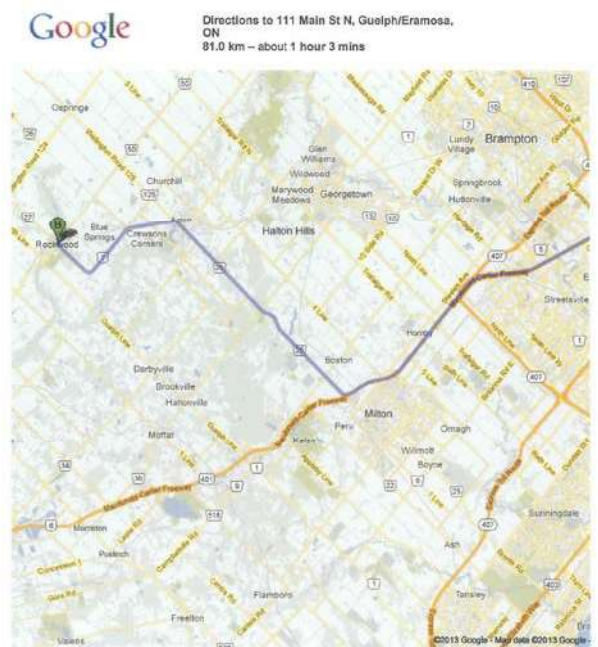

## SECTION 1.4 4-H ONTARIO OFFICE LOCATION / MAPS

**111 Main Street,  
Rockwood, ON N0B 2K0**

### *Directions*

**FROM WEST** (London) - 401 (Eastbound), take exit 312 Guelph Line North, turn left onto Reid side road, turn left onto Guelph Line / Regional Road 1, continue on County Road 44, turn right onto (Alma Street) Hwy #7 East which turns into Main street in Rockwood. The 4-H Ontario office is located on left corner at the main street lights where Hwy #7 continues towards Acton.

**FROM NORTH (Sudbury) –** Hwy 69 South continue on 400 South take exit 55 highway 9 toward Newmarket/Orangeville, turn right onto highway 9, then turn right onto highway 10 North to Orangeville, take first left onto Broadway and continue straight onto Dufferin County Road 109, then turn left onto County Road 25 South, continue onto Wellington Road 24 continue onto Trafalgar Road North, then turn right onto County Road 124, turn left only County Road 27, (signs for Wellington Road / County Road 27/ Rockwood/Hwy 7) the 4-H Ontario office is located on the right hand side corner of the intersection.

**FROM SOUTH (Windsor) - 401 (East)** take exit 312 Guelph Line North, turn left onto Reid side road, turn left onto Guelph Line / Regional Road 1, continue on County Road 44, turn right onto (Alma Street) Hwy #7 East which turns into Main street in Rockwood. The 4-H Ontario office is located on left corner at the main street lights where Hwy #7 continues towards Acton.